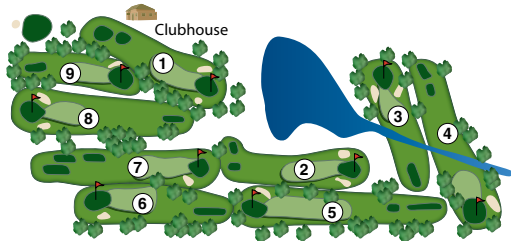

## WELCOME TO HARVARD GULCH GOLF COURSE

**Conservation Area Local Rule:** Player must take drop one club length from point of entry no nearer the hole.

Injury to person or property, as a result of you playing on these premises, is solely your responsibility. City and County of Denver expressly denies liability resulting from your play.