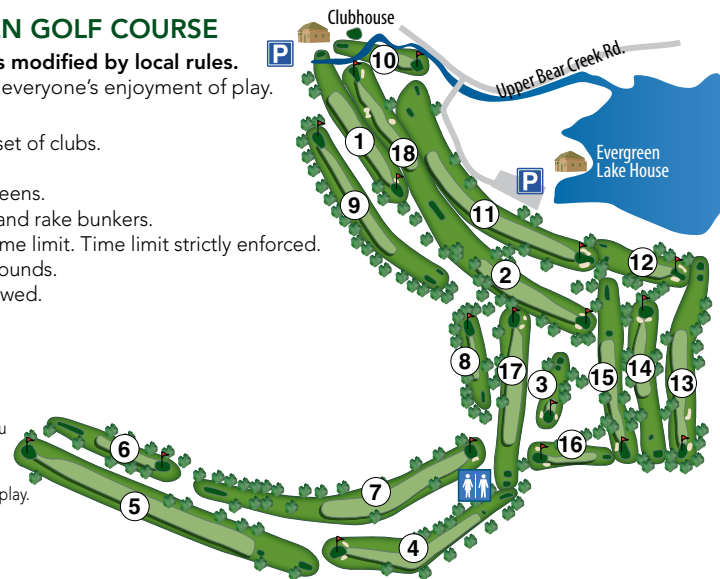

WELCOME TO EVERGREEN GOLF COURSE

USGA rules govern all play unless modified by local rules.

The following rules are to enhance everyone's enjoyment of play.

General Rules:

- 1) Each player must have their own set of clubs.
- 2) Proper golf attire must be worn.
- 3) Keep carts away from tees and greens.
- 4) Replace divots, repair ball marks and rake bunkers.
- 5) Must play within the prescribed time limit. Time limit strictly enforced.
- 6) Property line of course is out of bounds.
- 7) No outside food or beverage allowed.

Conservation Area Local Rules:

Player must take free drop one club length from point of entry no nearer the hole.

- Injury to person or property, as a result of you playing on these premises, is solely your responsibility. City and County of Denver expressly denies liability resulting from your play.

COME HOME TO PLAY...DENVER GOLF IS YOUR NEIGHBORHOOD COURSE

29614 Upper Bear Creek Rd., Evergreen, CO 80439 • Pro Shop Phone: (720) 865-3430

Web/Reservations: www.cityofdenvergolf.com • Tee Times: (720) 865-GOLF (4653)

evergreen
ELEVATION 7,220 GOLF COURSE

HOLE	1	2	3	4	5	6	7	8	9	OUT	Initial	10	11	12	13	14	15	16	17	18	IN	TOT	HCP	NET
Bronze	286	334	109	316	493	170	456	142	375	2681		151	467	165	336	266	292	127	296	286	2386	5067		
<i>Bronze/Silver</i>	▲	▼	▲	▼	▲	▼	▲	▲	▼	2452		▲	▲	▼	▼	▲	▲	▲	▲	▲	2299	4751		
Silver	218	246	98	264	410	143	356	124	313	2172		96	434	134	280	227	211	115	283	272	2052	4224		
Pace of Play	:14	:30	:39	:53	1:13	1:25	1:42	1:54	2:10			2:20	2:38	2:48	3:03	3:16	3:30	3:39	3:53	4:05				
Bronze: Par/Hdcp	4/9	4/1	3/17	4/7	5/3	3/11	5/15	3/13	4/5	35		3/14	5/2	3/8	4/4	4/6	4/10	3/12	4/18	4/16	34	69		
Silver: Par/Hdcp	4/15	4/13	3/17	4/5	5/1	3/11	5/9	3/7	4/3	35		3/16	5/2	3/4	4/10	4/8	4/6	3/12	4/18	4/14	34	69		